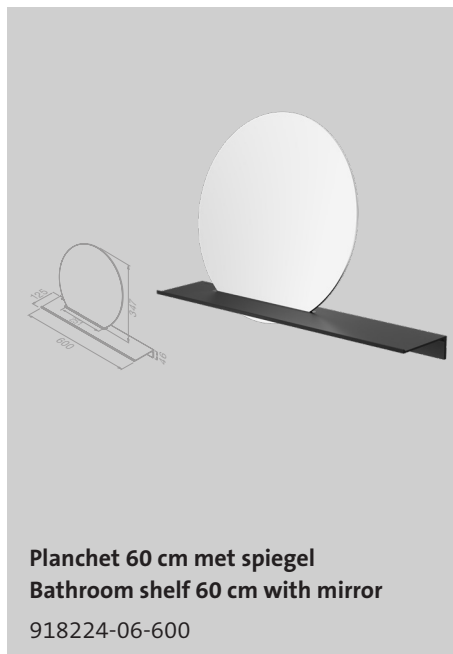

Planchet 40 cm met dispenser multi 200 ml
Bathroom shelf 40 cm with dispenser multi 200 ml
 918217-06-400

Planchet 40 cm met handdoekring met glas
Bathroom shelf 40 cm with towel ring with glass
 918204-06-400

Leev Gecombineerde planchetten | Modular bathroom shelves

Planchet 60 cm met handdoekrek 40 cm
Bathroom shelf 60 cm with towel rail 40 cm
918207-06-600

Planchet 60 cm met spiegel
Bathroom shelf 60 cm with mirror
918224-06-600