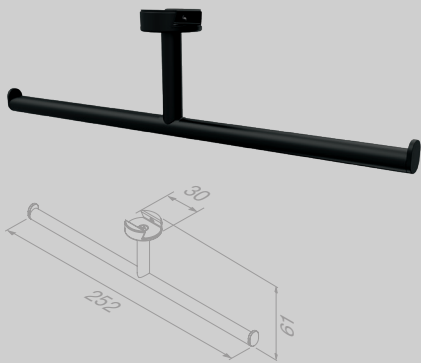

Toiletrolhouder zonder klep dubbel
Toilet roll holder without cover double
918212-06

Handdoekhaak
Towel hook
918215-06