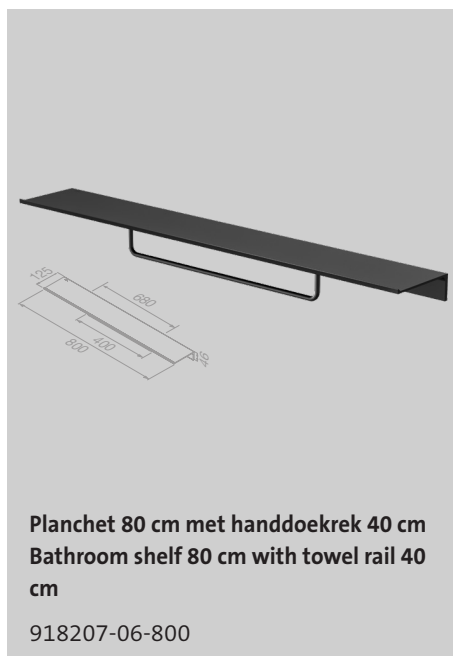

Leev Gecombineerde planchetten | Modular bathroom shelves

Planchet 60 cm met handdoekrek 40 cm
Bathroom shelf 60 cm with towel rail 40 cm
918207-06-600

Planchet 60 cm met spiegel
Bathroom shelf 60 cm with mirror
918224-06-600

Planchet 60 cm met douchemand 22,5 cm
Bathroom shelf 60 cm with shower basket 22.5 cm
918220-06-600

Planchet 80 cm met douchemand 22,5 cm
Bathroom shelf 80 cm with shower basket 22.5 cm
918220-06-800

Planchet 80 cm met handdoekrek 40 cm
Bathroom shelf 80 cm with towel rail 40 cm
918207-06-800