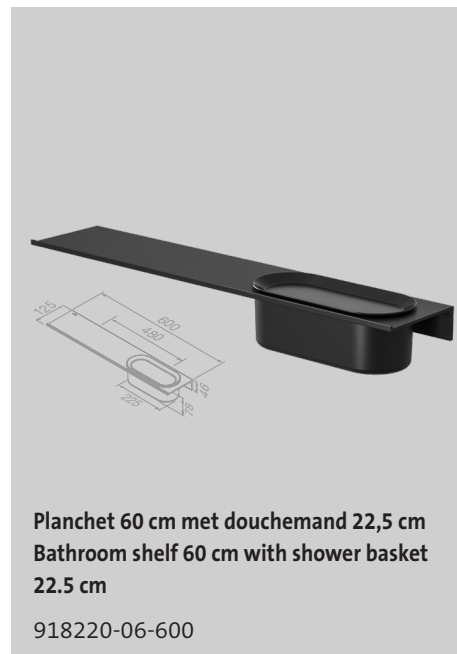

Planchet 28 cm met toiletrolhouder met klep
Bathroom shelf 28 cm with toilet roll holder with cover
 918208-06-280

Planchet 28 cm met handdoekhaak en zeepdispenser 200 ml
Bathroom shelf 28 cm with towel hook and soap dispenser 200 ml
 918216-06-280

Planchet 40 cm met glas
Bathroom shelf 40 cm with glass
 918202-06-400

Planchet 40 cm met douchemand 22,5 cm
Bathroom shelf 40 cm with shower basket 22,5 cm
 918220-06-400

Planchet 40 cm met zeepdispenser 200 ml
Bathroom shelf 40 cm with soap dispenser 200 ml
 918216-06-400

Planchet 40 cm met dispenser multi 200 ml
Bathroom shelf 40 cm with dispenser multi 200 ml
 918217-06-400

Planchet 40 cm met handdoekring met glas
Bathroom shelf 40 cm with towel ring with glass
 918204-06-400

Leev Gecombineerde planchetten | Modular bathroom shelves

Planchet 60 cm met handdoekrek 40 cm
Bathroom shelf 60 cm with towel rail 40 cm
918207-06-600

Planchet 60 cm met spiegel
Bathroom shelf 60 cm with mirror
918224-06-600