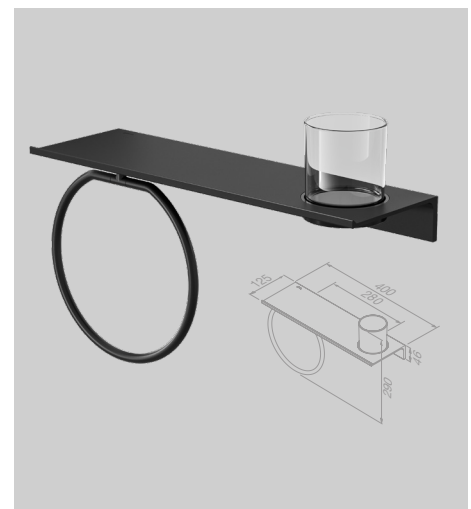

Planchet 28 cm met toiletrolhouder met klep
Bathroom shelf 28 cm with toilet roll holder with cover
 918208-06-280

Planchet 28 cm met handdoekhaak en zeepdispenser 200 ml
Bathroom shelf 28 cm with towel hook and soap dispenser 200 ml
 918216-06-280

Planchet 40 cm met glas
Bathroom shelf 40 cm with glass
 918202-06-400

Planchet 40 cm met douchemand 22,5 cm
Bathroom shelf 40 cm with shower basket 22,5 cm
 918220-06-400

Planchet 40 cm met zeepdispenser 200 ml
Bathroom shelf 40 cm with soap dispenser 200 ml
 918216-06-400

Planchet 40 cm met dispenser multi 200 ml
Bathroom shelf 40 cm with dispenser multi 200 ml
 918217-06-400

Planchet 40 cm met handdoekring met glas
Bathroom shelf 40 cm with towel ring with glass
 918204-06-400