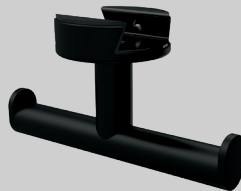

Handdoekhaak
Towel hook
918215-06