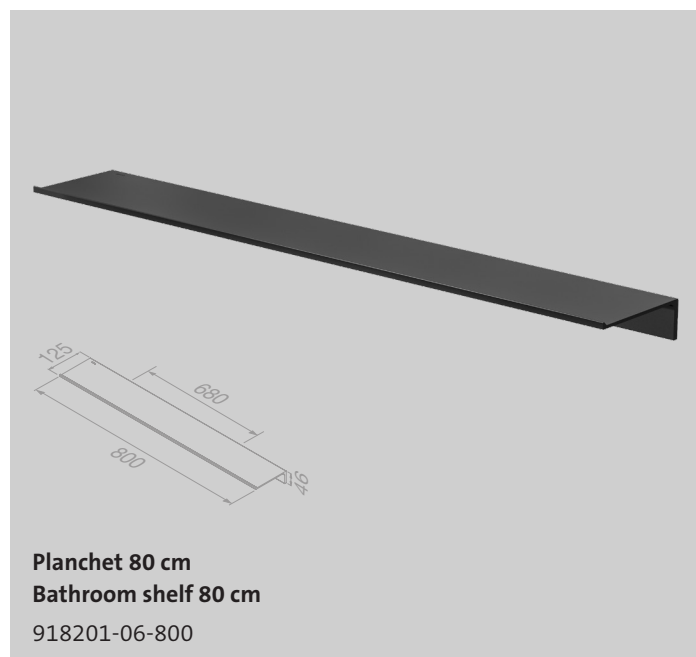

Elegance with a rough edge

Be inspired by Leev. Minimalistic yet customisable. Geesa Leev finds harmony in functionality and design. The bathroom shelves become a versatile storage miracle in no time, thanks to the accessories that can be added as required. Available in different sizes to make the best use of space.