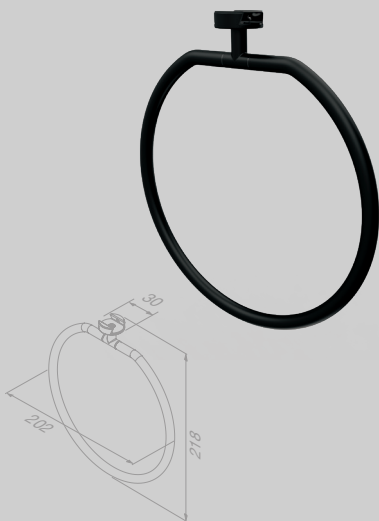

Mix it up

Exclusivity, tailored to individual use. The interchangeable accessories are easy to combine with our Leev bathroom shelves. Transform it as you see fit, without changing the basic design. Tip: combine Leev with our timeless classic Nemox. The black accessories are a perfect match.

Toiletrolhouder zonder klep dubbel
Toilet roll holder without cover double
918212-06

Handdoekhaak
Towel hook
918215-06

Haak voor wisser
Hook for wiper
918266-06

Handdoekring
Towel ring
918204-06

Handdoekrek 40 cm
Towel rail 40 cm
918207-06

Planchet 28 cm met toiletrolhouder zonder klep
Bathroom shelf 28 cm with toilet roll holder without cover
 918209-06-280

Planchet 28 cm met toiletrolhouder zonder klep dubbel
Bathroom shelf 28 cm with toilet roll holder without cover double
 918212-06-280