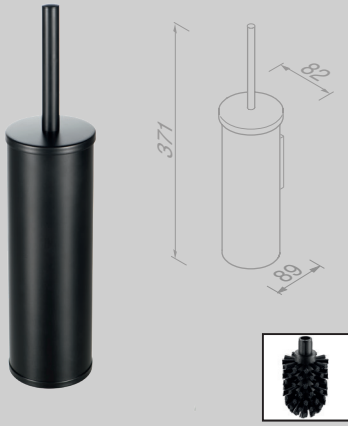

Nemox black

Toiletborstel met houder muurbevestiging
Toilet brush and holder wall-mounted

916511-66