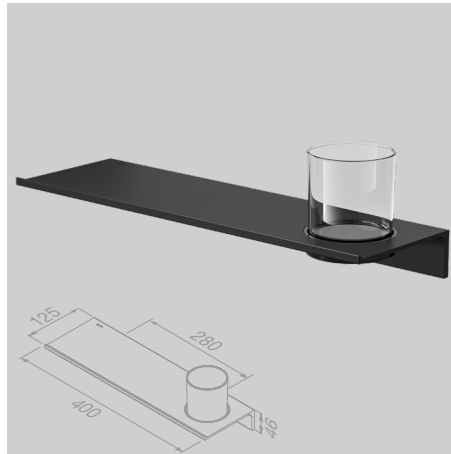

Planchet 28 cm met toiletrolhouder zonder klep
Bathroom shelf 28 cm with toilet roll holder without cover
 918209-06-280

Planchet 28 cm met toiletrolhouder zonder klep dubbel
Bathroom shelf 28 cm with toilet roll holder without cover double
 918212-06-280

Planchet 28 cm met toiletrolhouder met klep
Bathroom shelf 28 cm with toilet roll holder with cover
 918208-06-280

Planchet 28 cm met handdoekhaak en zeepdispenser 200 ml
Bathroom shelf 28 cm with towel hook and soap dispenser 200 ml
 918216-06-280