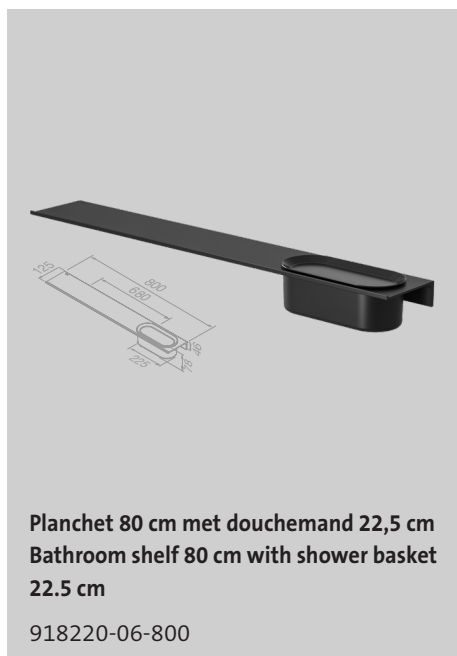

Planchet 40 cm met dispenser multi 200 ml
Bathroom shelf 40 cm with dispenser multi 200 ml
 918217-06-400

Planchet 40 cm met handdoekring met glas
Bathroom shelf 40 cm with towel ring with glass
 918204-06-400

Leev Gecombineerde planchetten | Modular bathroom shelves

Planchet 60 cm met handdoekrek 40 cm
Bathroom shelf 60 cm with towel rail 40 cm
918207-06-600

Planchet 60 cm met spiegel
Bathroom shelf 60 cm with mirror
918224-06-600

Planchet 60 cm met douchemand 22,5 cm
Bathroom shelf 60 cm with shower basket 22.5 cm
918220-06-600

Planchet 80 cm met douchemand 22,5 cm
Bathroom shelf 80 cm with shower basket 22.5 cm
918220-06-800

Planchet 80 cm met handdoekrek 40 cm
Bathroom shelf 80 cm with towel rail 40 cm
918207-06-800