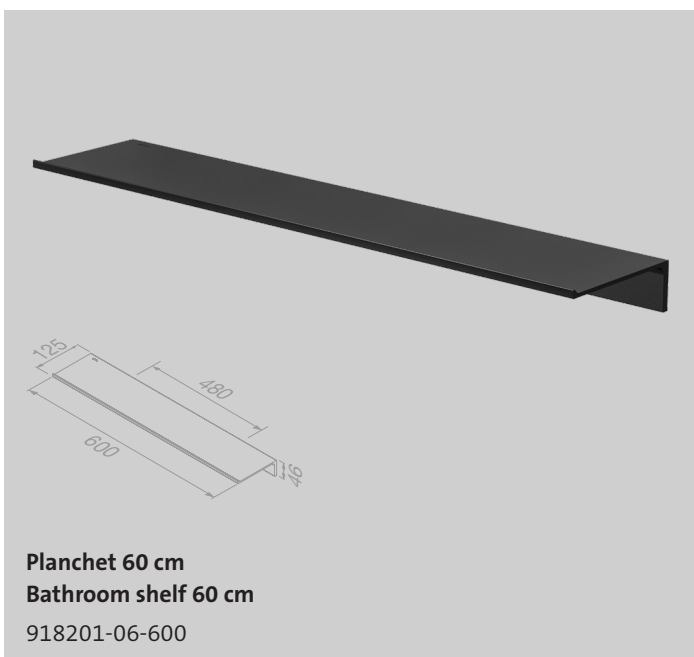

Elegance with a rough edge

Be inspired by Leev. Minimalistic yet customisable. Geesa Leev finds harmony in functionality and design. The bathroom shelves become a versatile storage miracle in no time, thanks to the accessories that can be added as required. Available in different sizes to make the best use of space.